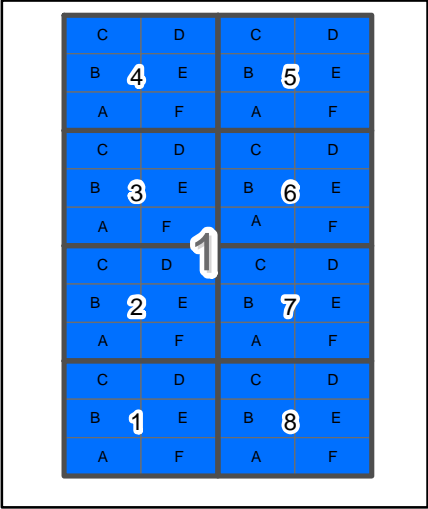

Mt. Olivet Cemetery Sites

Lot Keys:

May 2020

Source: Esri, DigitalGlobe, GeoEye, Earthstar Geographics, CNES/Airbus DS, USDA, USGS, AeroGRID, IGN, and the GIS User Community