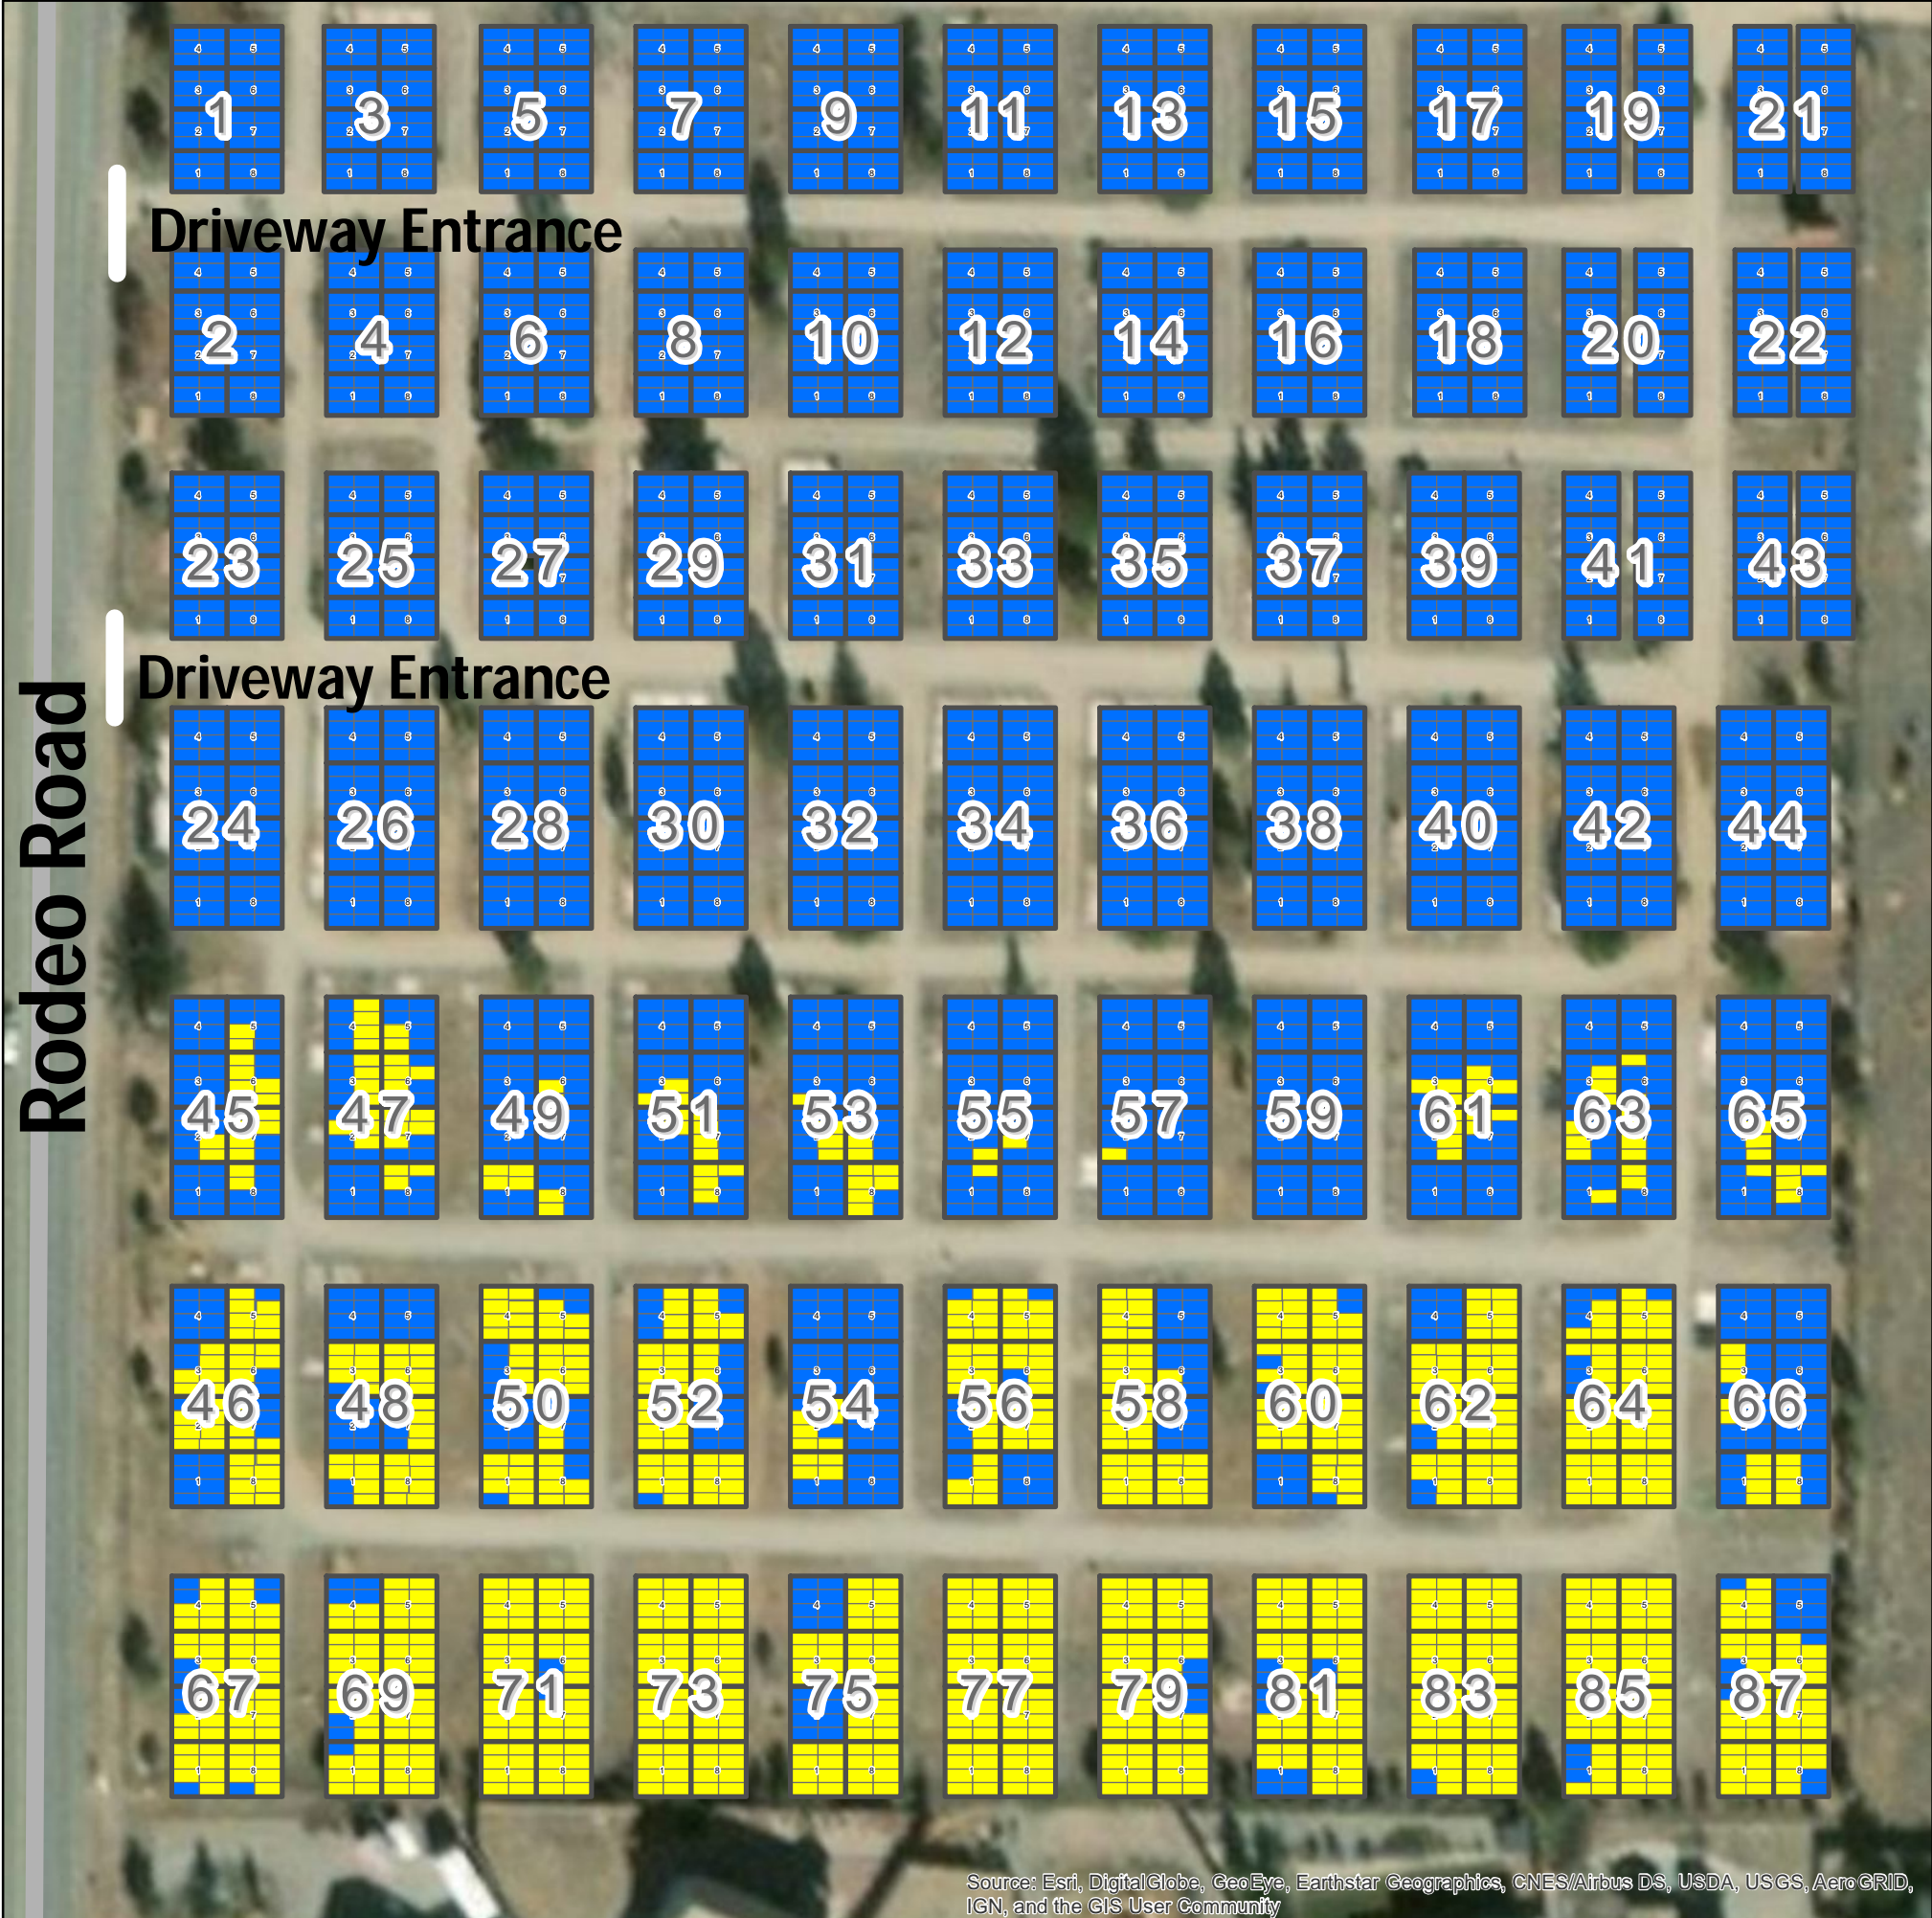

Mt. Olivet Cemetery Sites

Lot Keys:

May 2020

Source: Esri, DigitalGlobe, GeoEye, Earthstar Geographics, CNES/Airbus DS, USDA, USGS, AeroGRID, IGN, and the GIS User Community