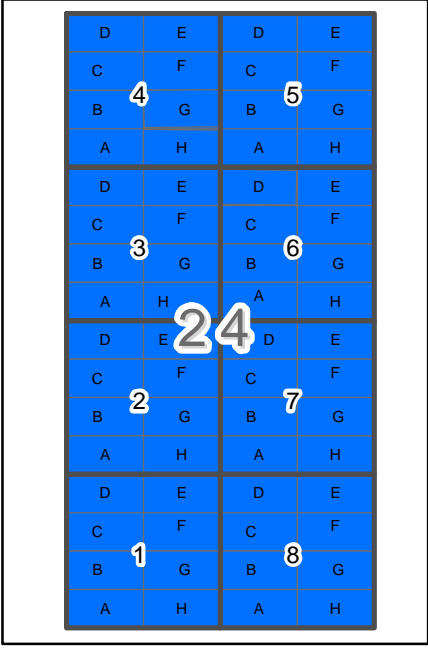

Mt. Olivet Cemetery Sites

Lot Keys:

May 2020

Source: Esri, DigitalGlobe, GeoEye, Earthstar Geographics, CNES/Airbus DS, USDA, USGS, AeroGRID, IGN, and the GIS User Community